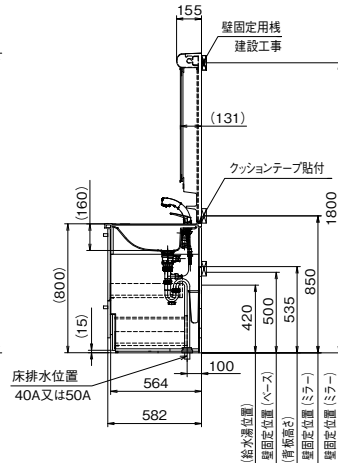

※給水、給湯及び排水位置の穴は現場開けです。
※配管スペースの関係上、壁排水には対応できません。