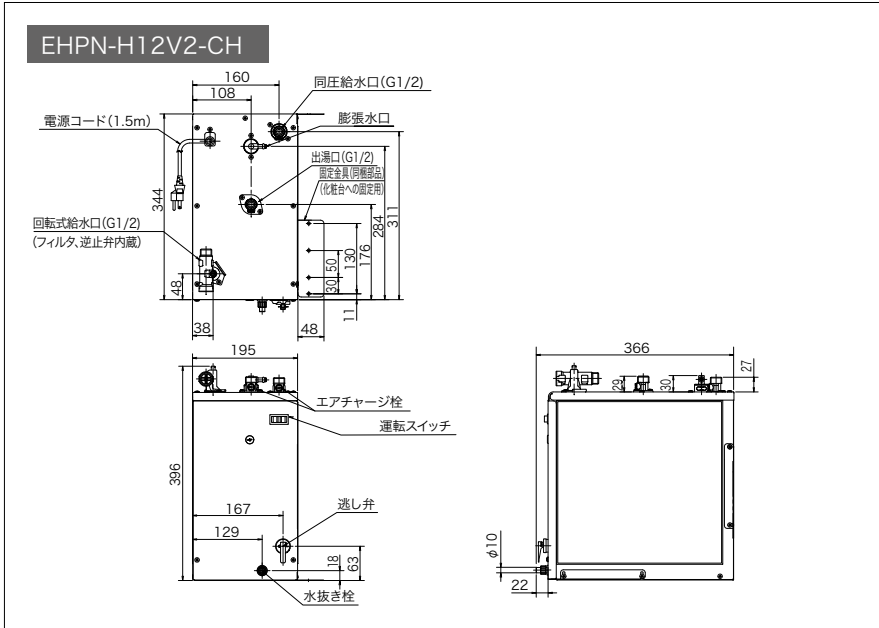

洗面化粧台対応小型電気温水器