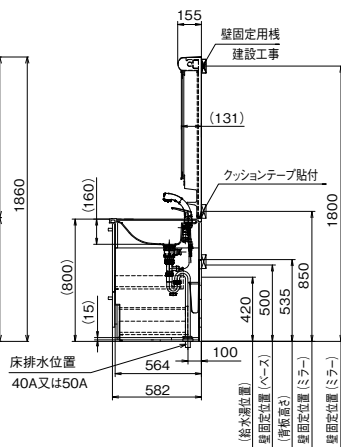

Wash Dresser Dimension

システム洗面化粧台

MK-1202KL

SK-1202KSS

※給水、給湯及び排水位置の穴は現場開けです。
※配管スペースの関係上、壁排水には対応できません。

MK-902KL

SK-902KSS