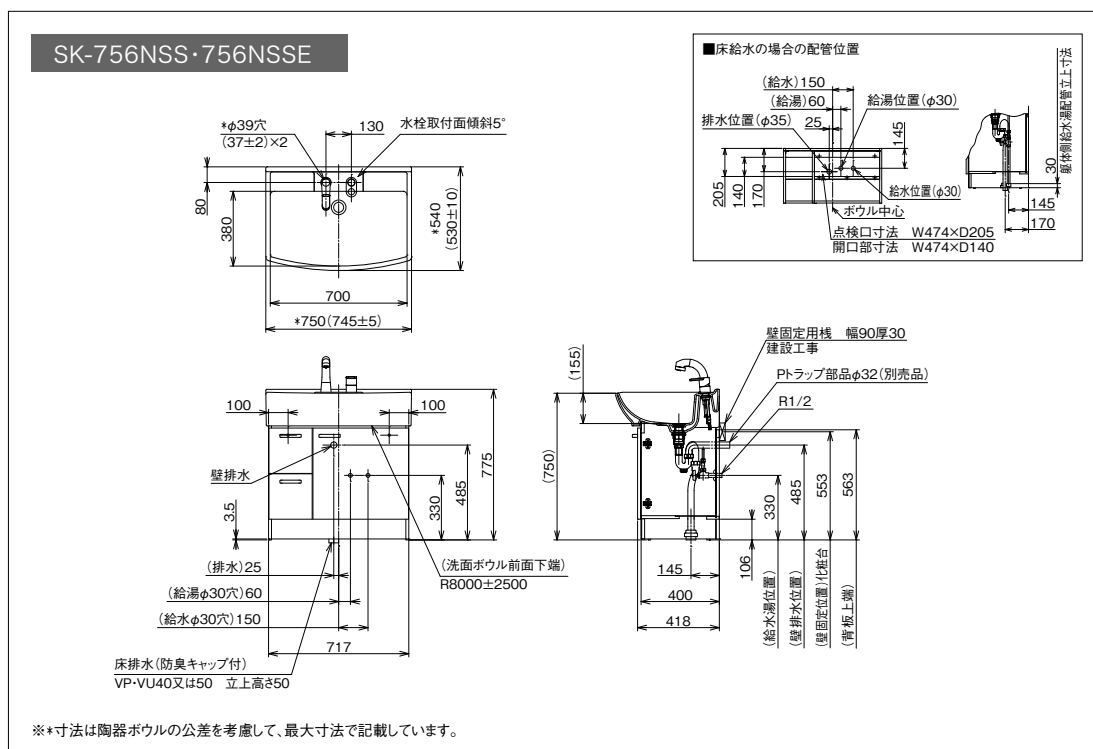

ハンドシャワータイプ(引出し収納タイプ)