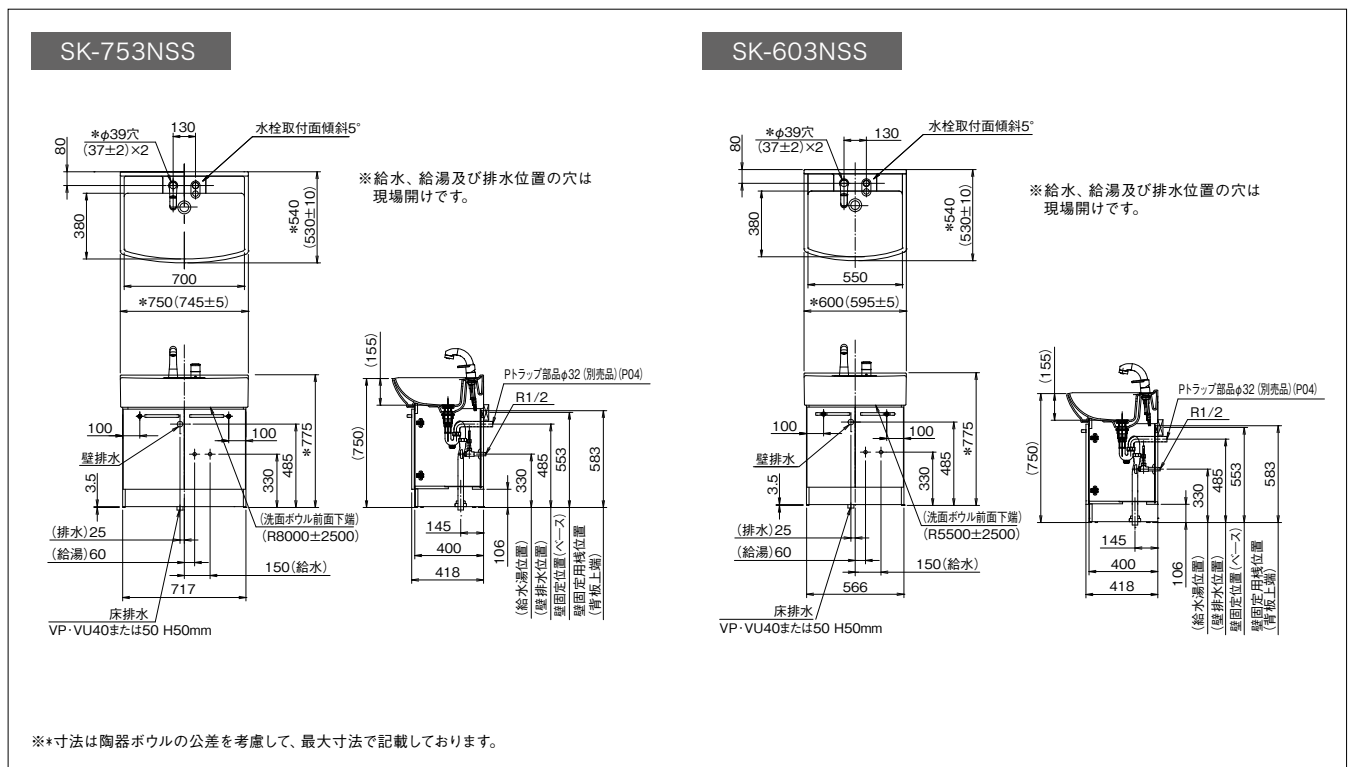

ハンドシャワータイプ(開き扉タイプ)