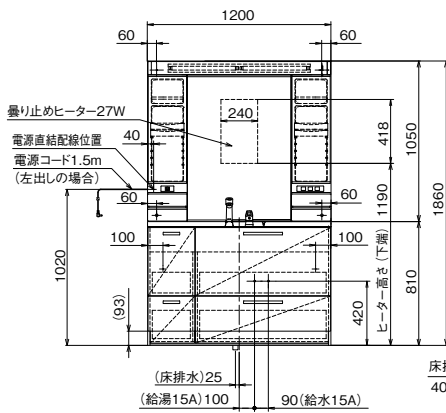

Wash Dresser Dimension

システム洗面化粧台

MK-1202KL

SK-1202KSS

※給水、給湯及び排水位置の穴は現場開けです。
※配管スペースの関係上、壁排水には対応できません。

MK-902KL

SK-902KSS