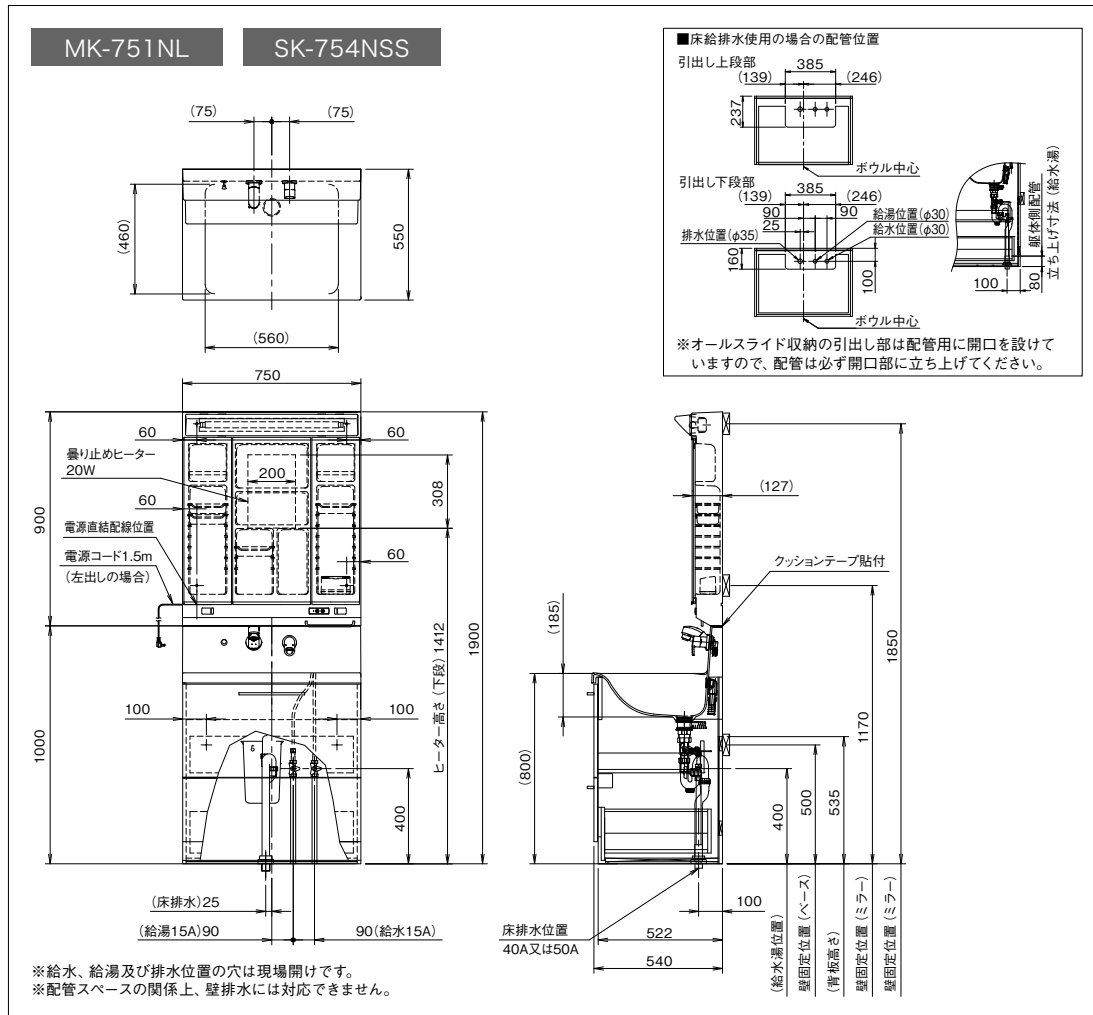

壁付けシャワータイプ