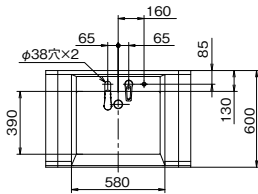

※給水、給湯及び排水位置の穴は現場開けです。
※配管スペースの関係上、壁排水には対応できません。